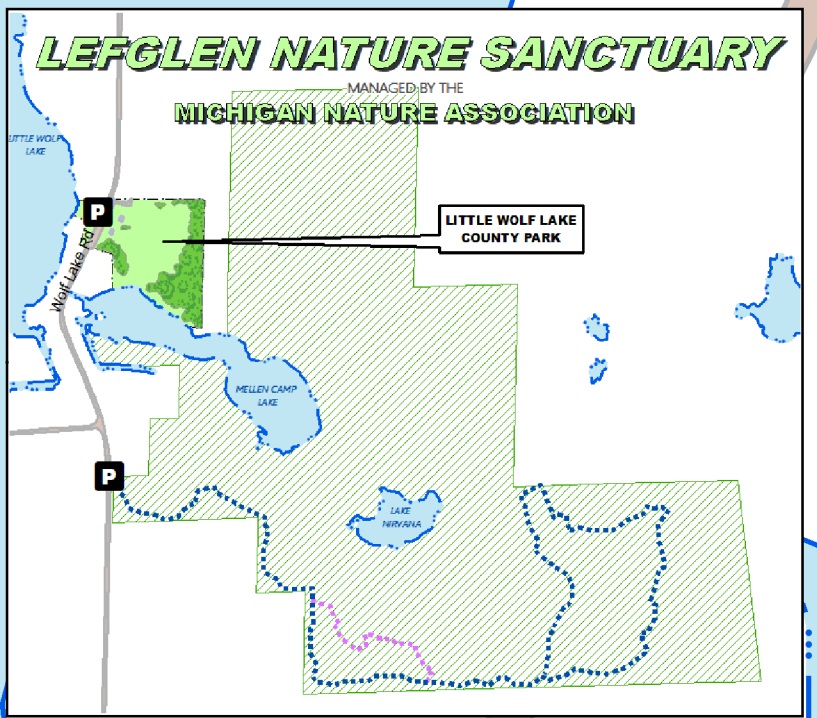

Jackson County

Legend

-  Swim Area
-  Parking
-  Grill

Park Amenities

-  Storage Building
-  Picnic Shelter
-  Play Structure
-  Rocking Horse
-  Slide
-  Swings

jacksoncountyparks.org

0 100 Feet

LITTLE WOLF LAKE COUNTY PARK

Wolf Lake Rd, Napoleon, MI, 49261
 Entrance Coordinates: 42.190° N, 84.221° W