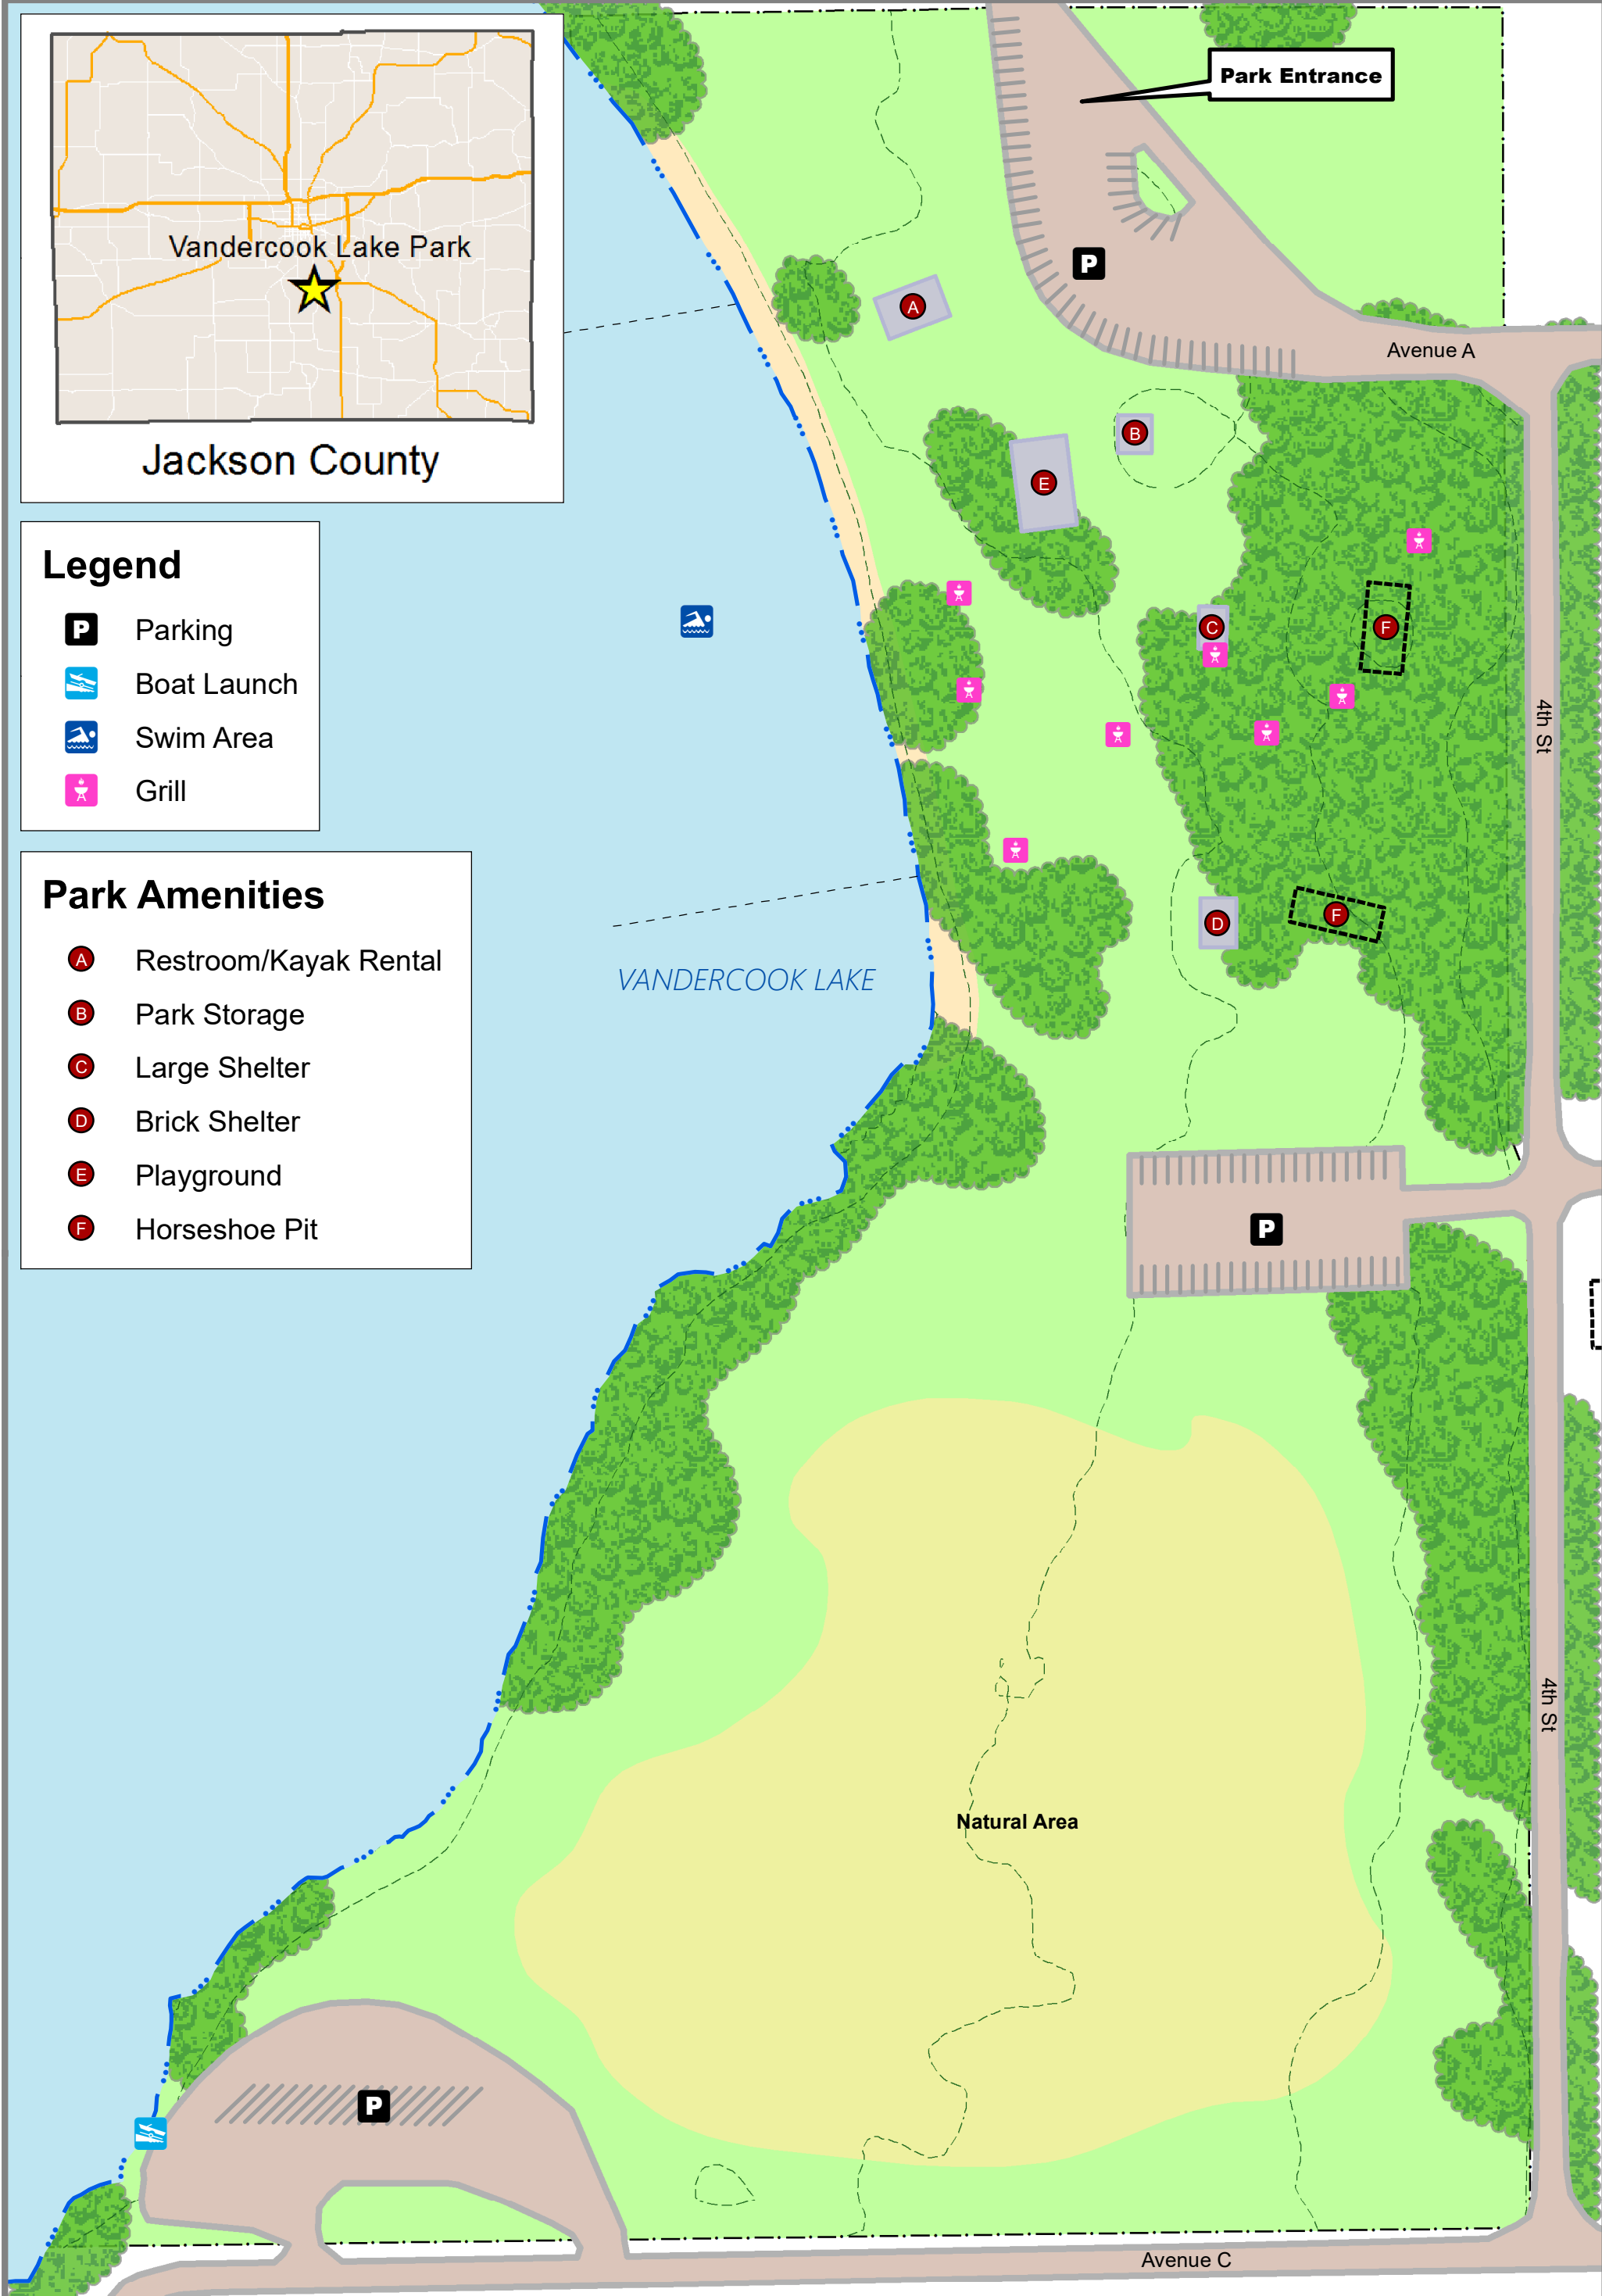

Jackson County

Legend

- Parking
- Boat Launch
- Swim Area
- Grill

Park Amenities

- Restroom/Kayak Rental
- Park Storage
- Large Shelter
- Brick Shelter
- Playground
- Horseshoe Pit

jacksoncountyparks.org

Vandercook Lake COUNTY PARK

551 Avenue A, Jackson, MI, 49201

Entrance Coordinates: 42.194° N, 84.397° W

**Jackson
COUNTY PARKS**

Map prepared by Jackson County GIS on 2/14/2019