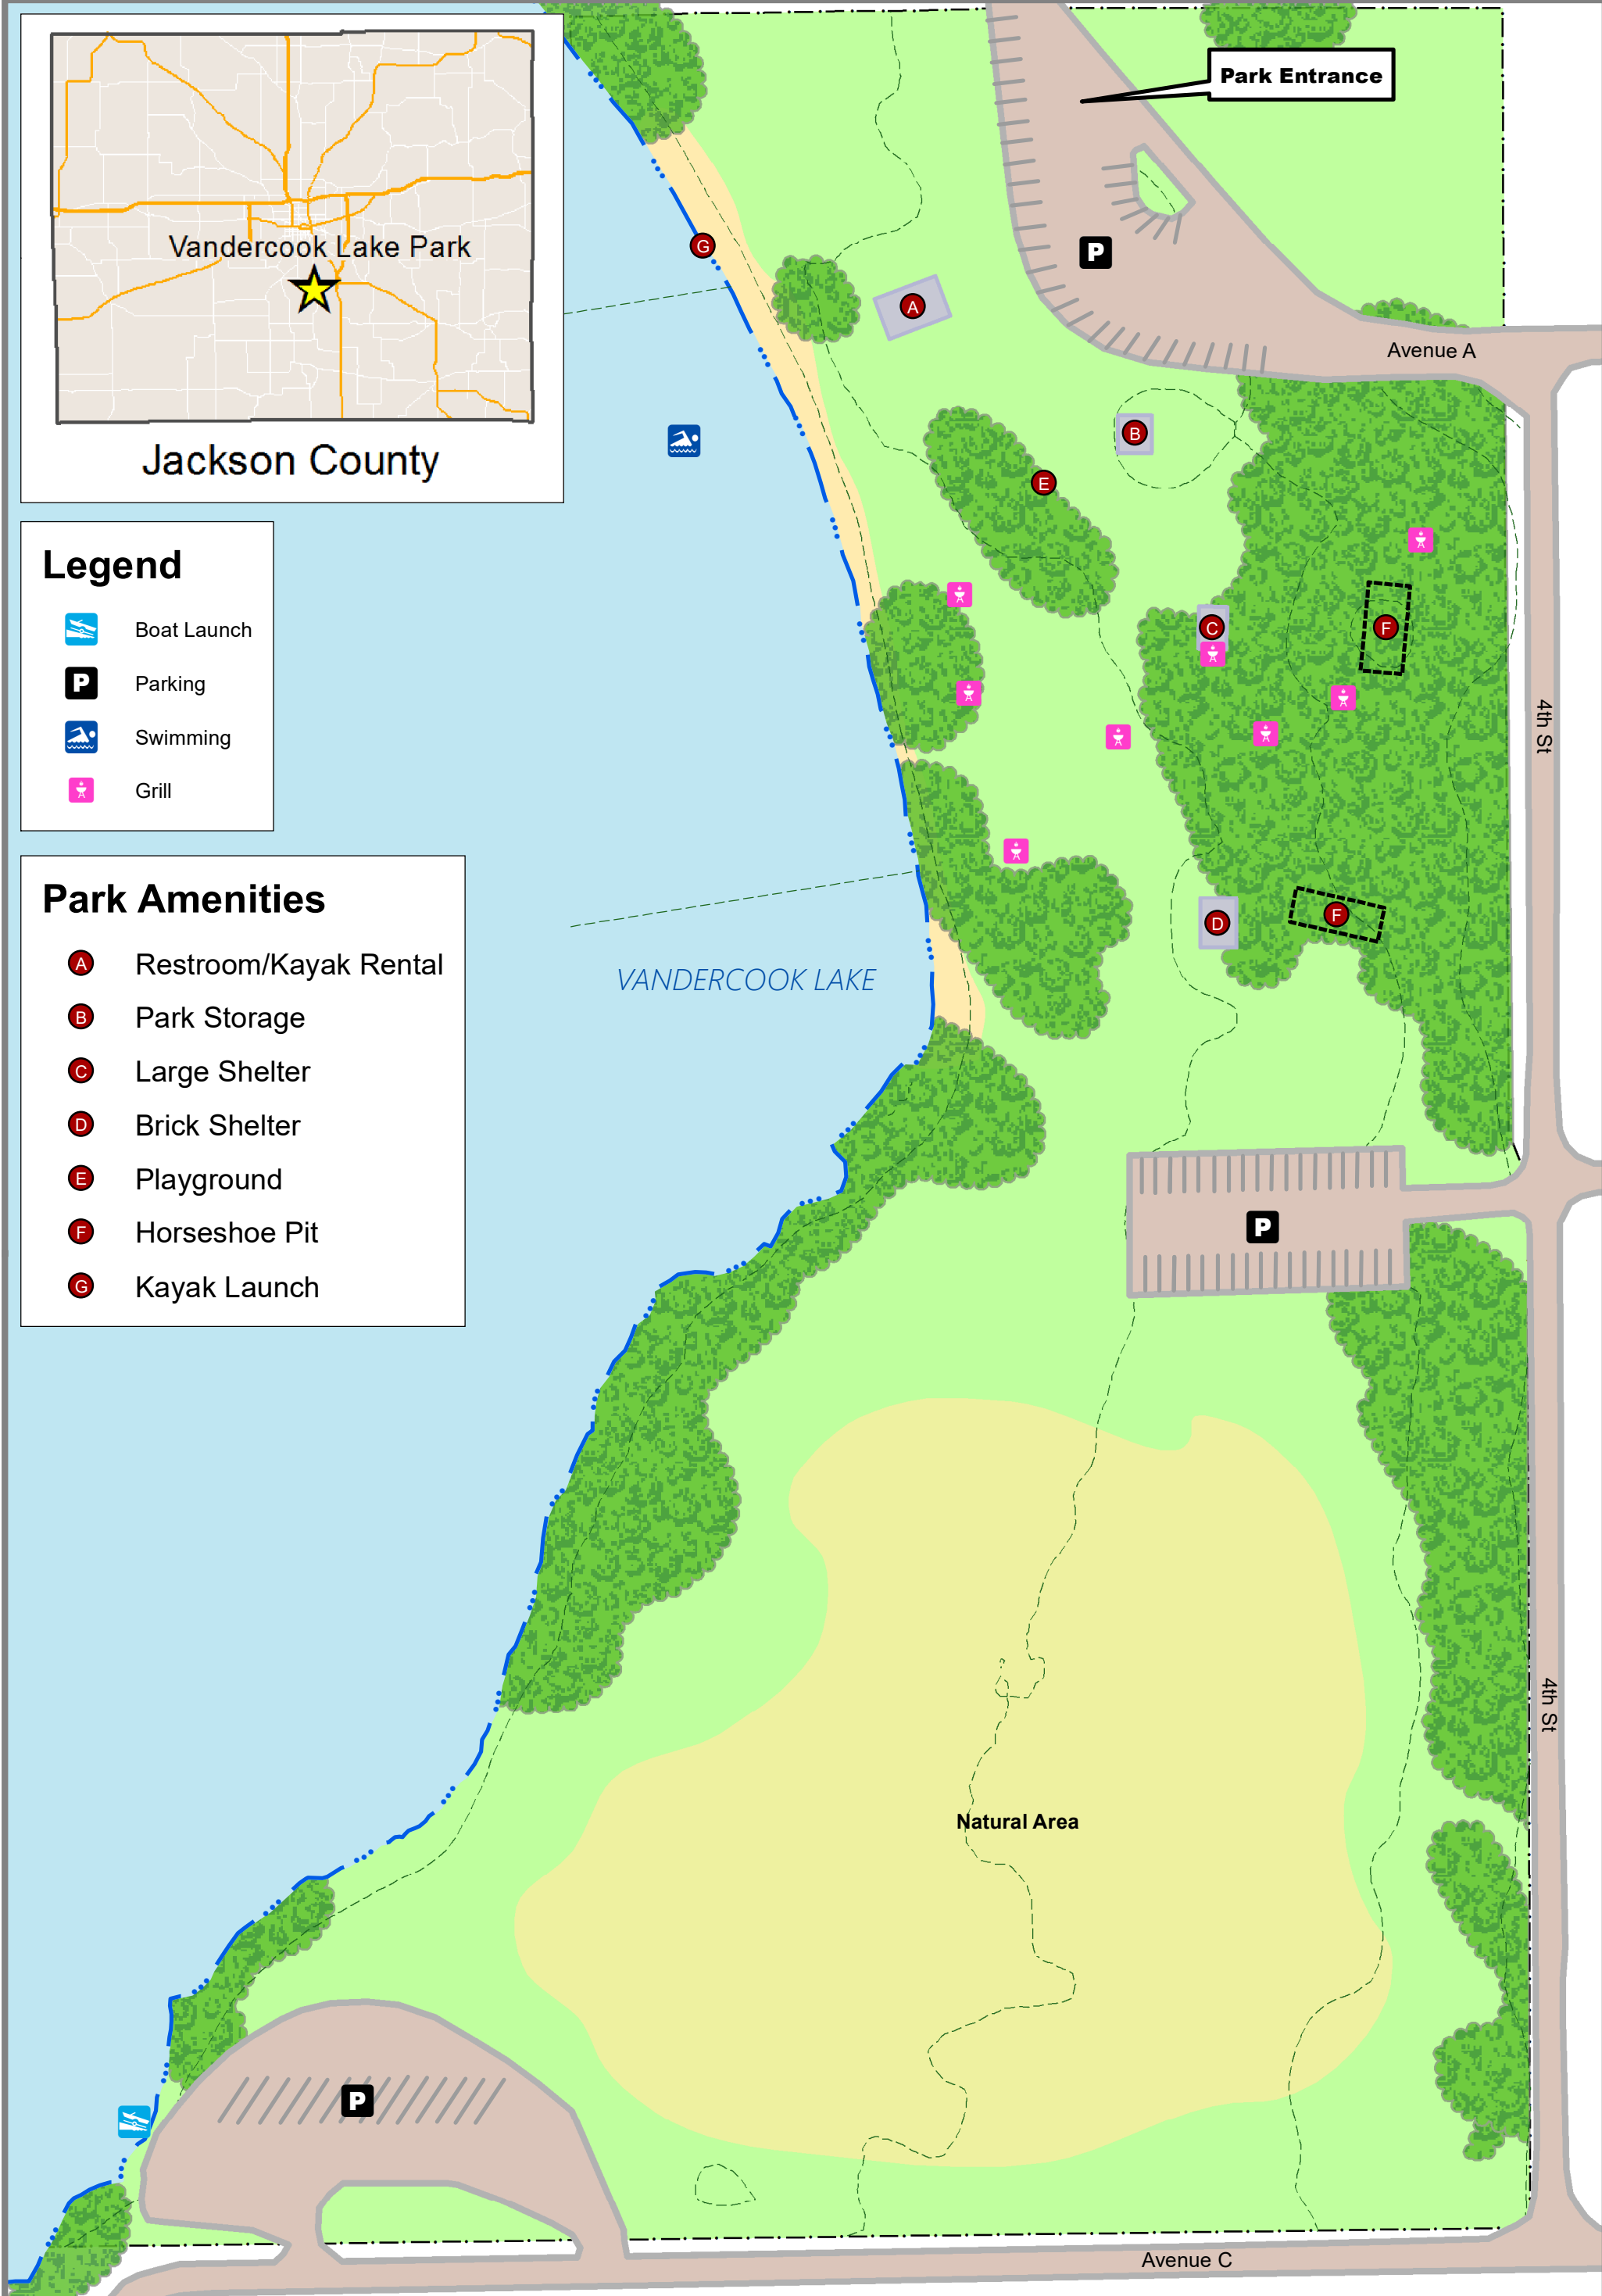

Jackson County

Legend

-  Boat Launch
-  Parking
-  Swimming
-  Grill

Park Amenities

-  Restroom/Kayak Rental
-  Park Storage
-  Large Shelter
-  Brick Shelter
-  Playground
-  Horseshoe Pit
-  Kayak Launch

jacksoncountyparks.org

Vandercook Lake COUNTY PARK

551 Avenue A, Jackson, MI, 49201

Entrance Coordinates: 42.194° N, 84.397° W

**Jackson
COUNTY PARKS**

Map prepared by Jackson County GIS on 4/1/2020