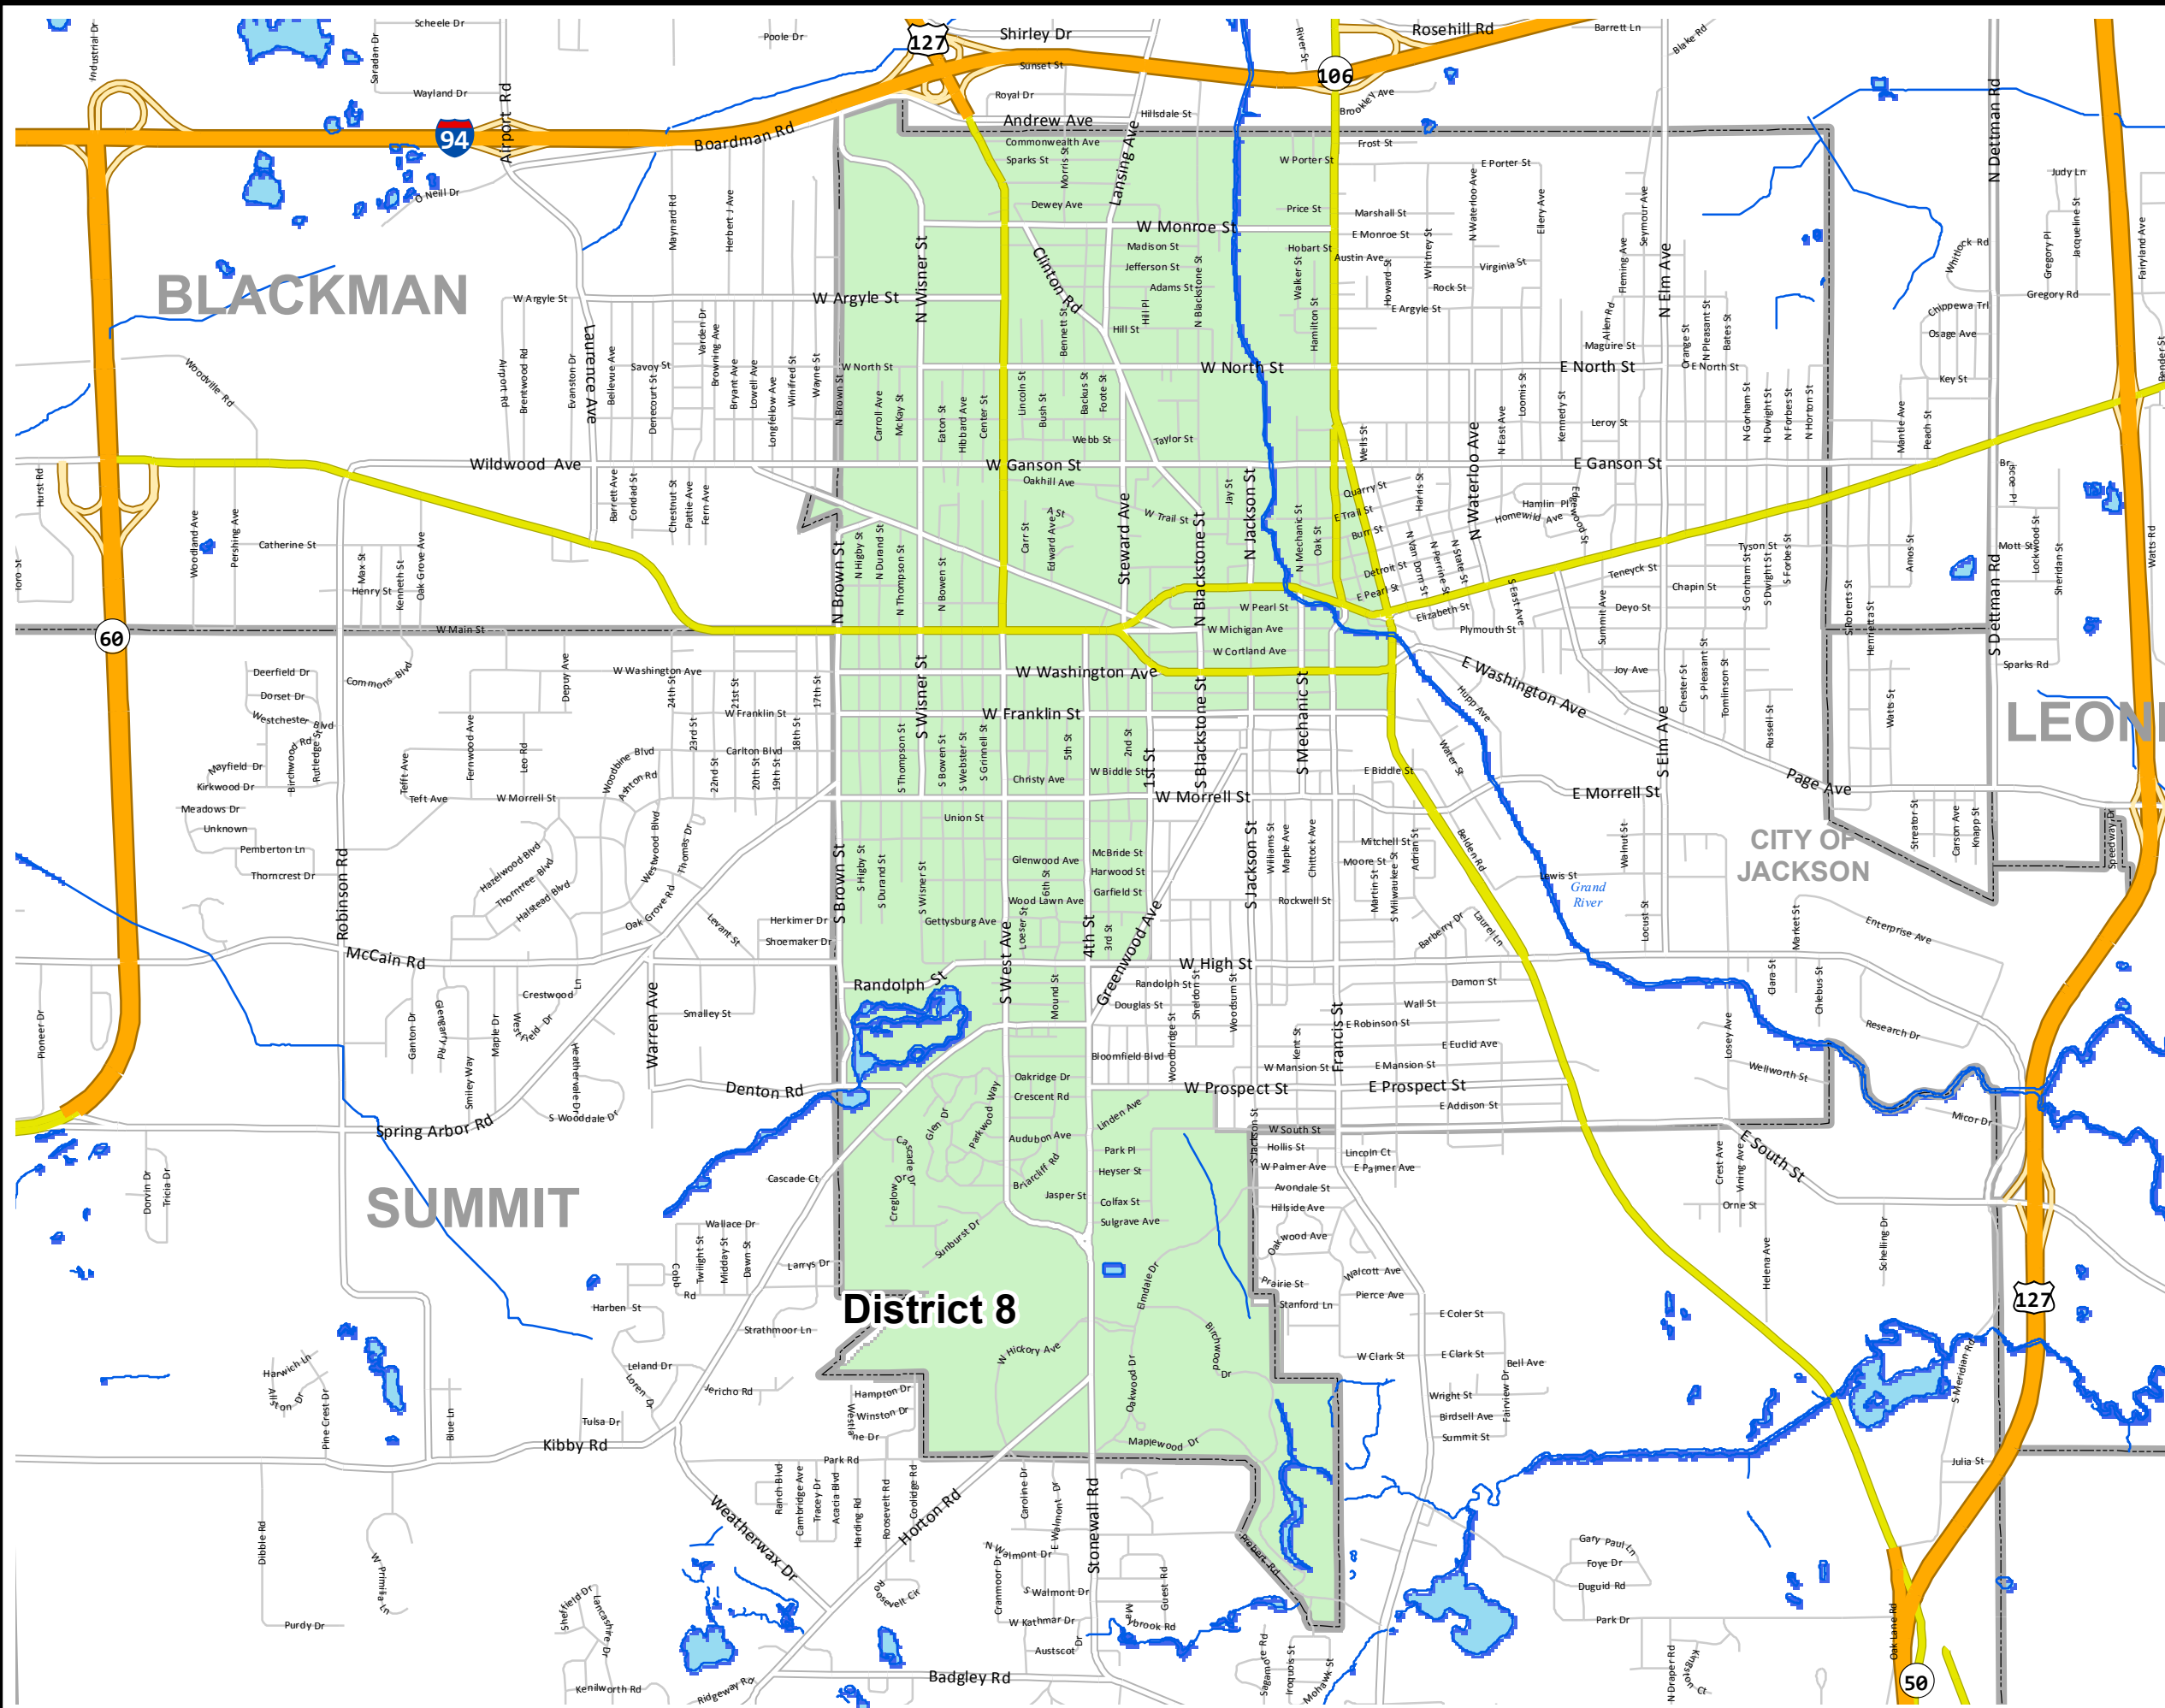

**Jackson County,  
Michigan**  
**COUNTY  
COMMISSIONER  
DISTRICTS**

Adopted May 2, 2011

**District 8**

Map Prepared May 5, 2011