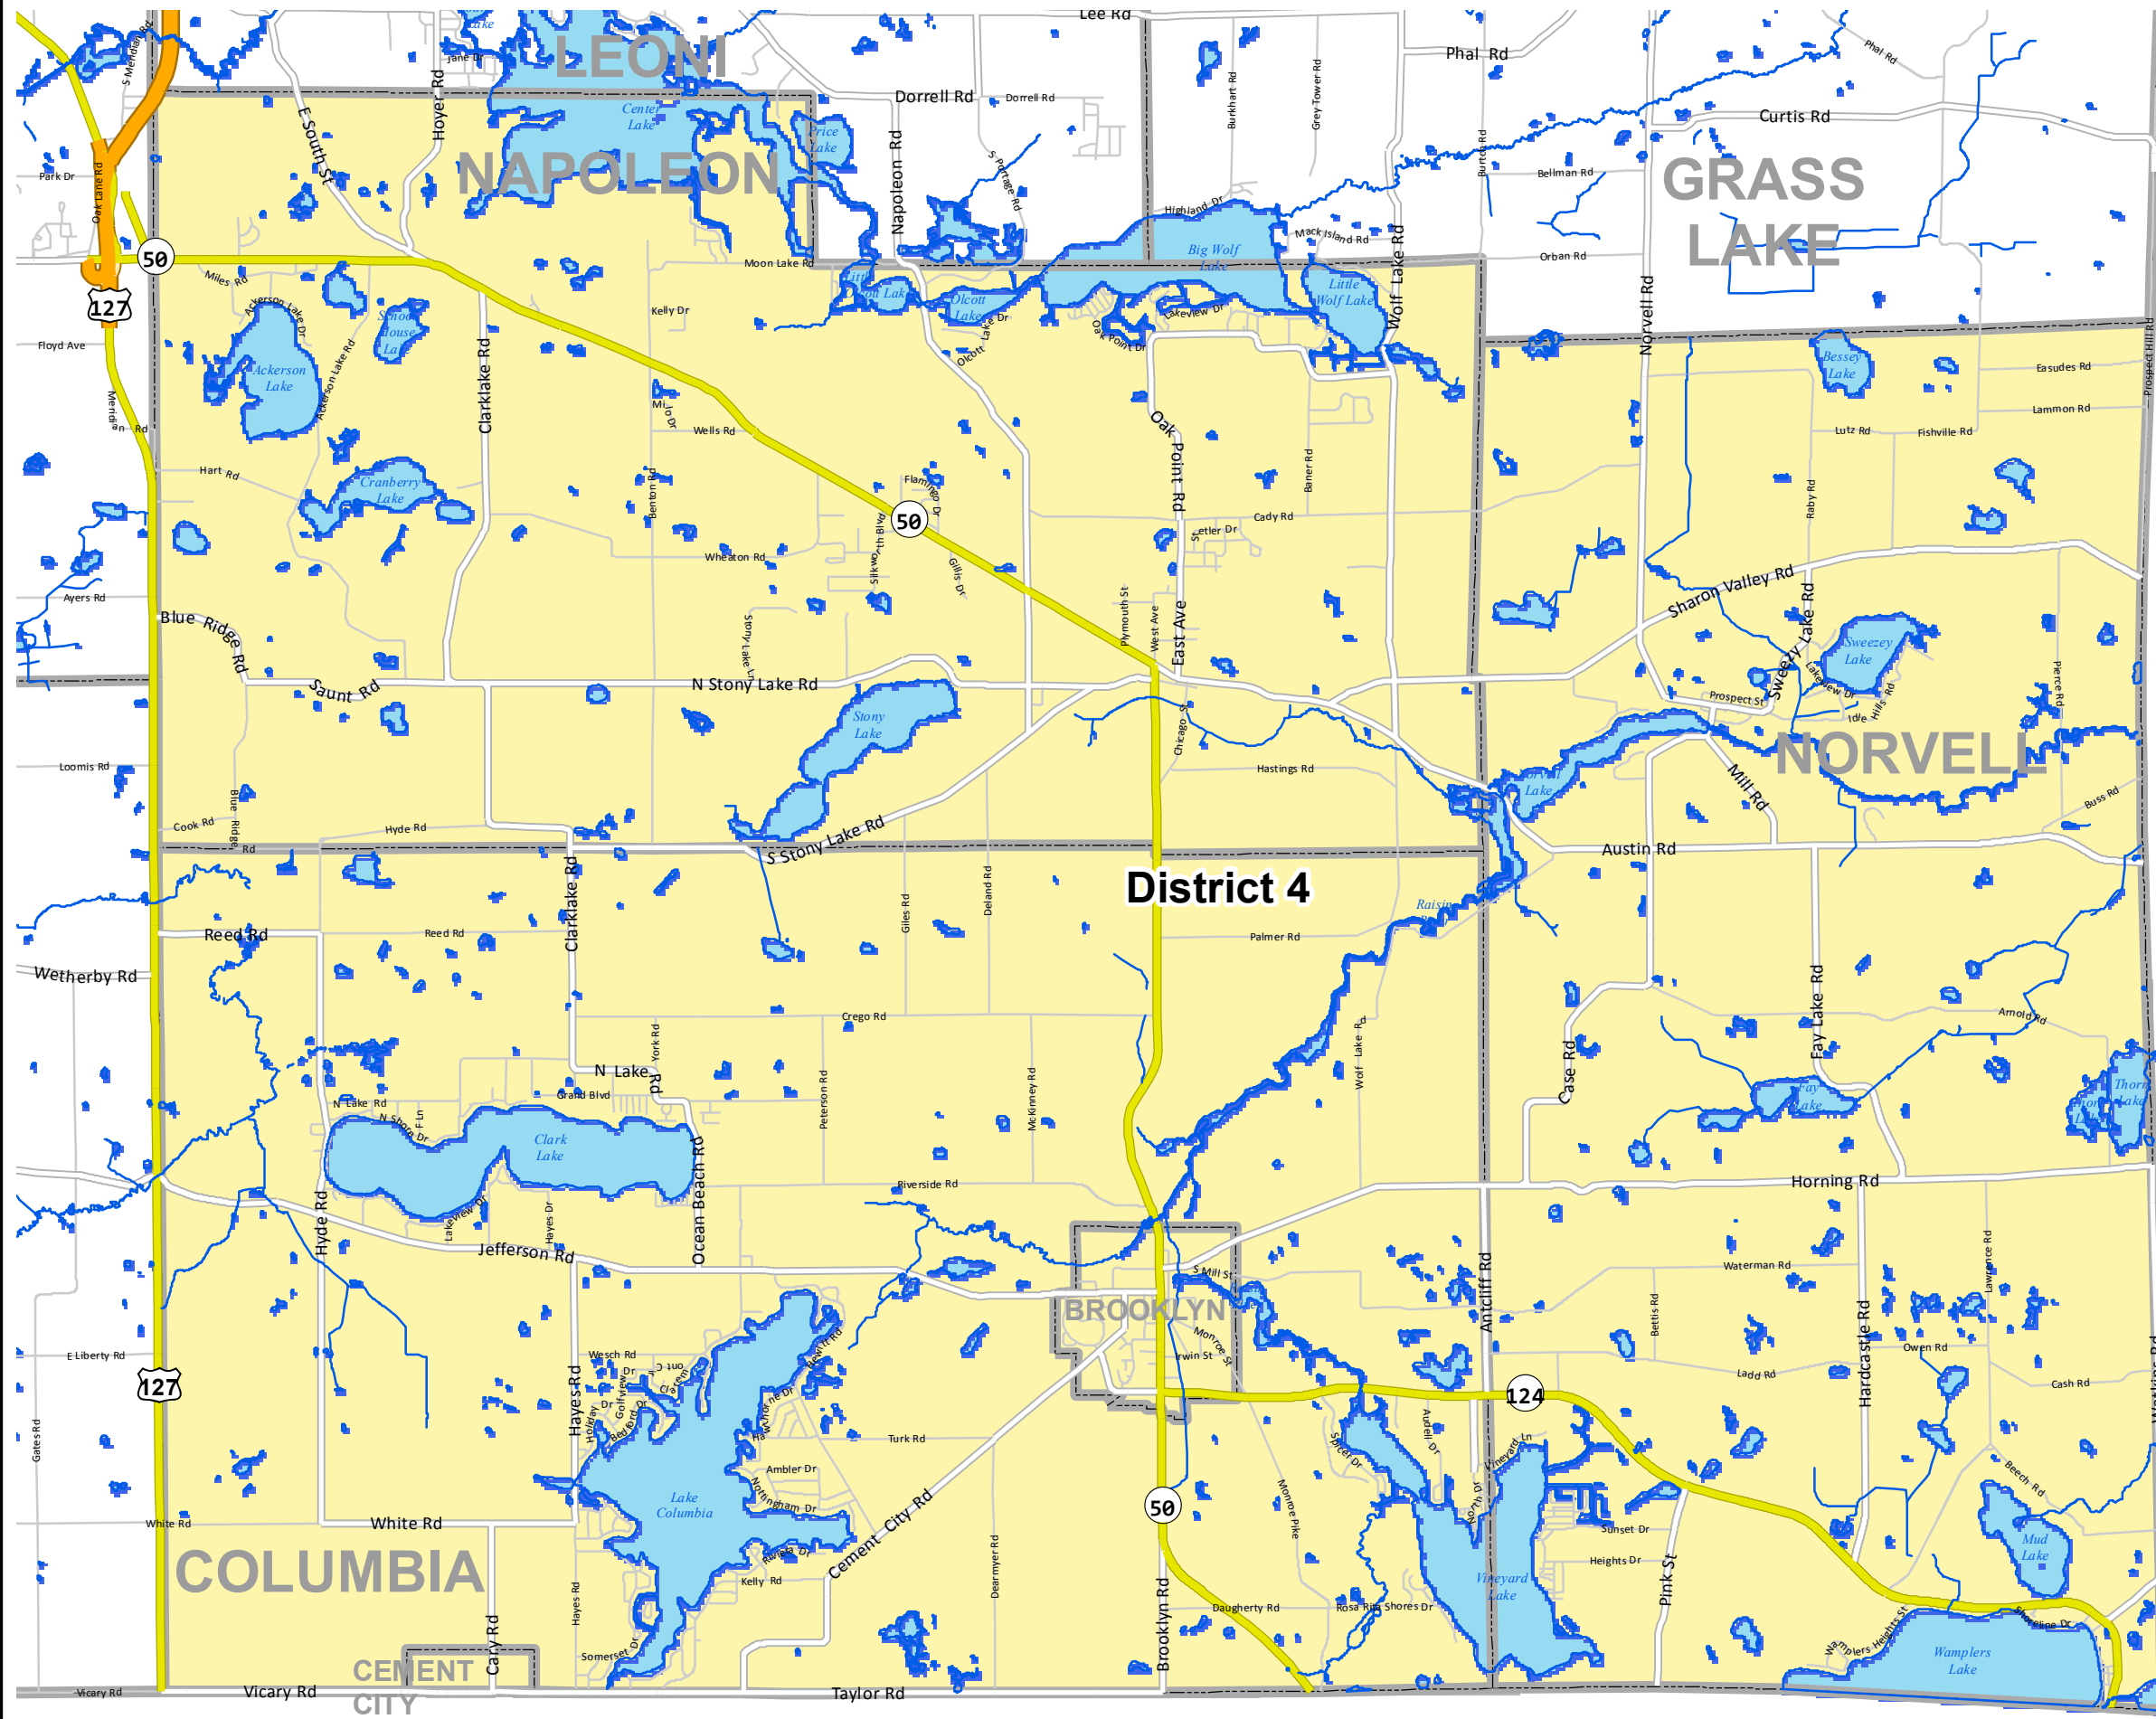

**Jackson County,
Michigan**

**COUNTY
COMMISSIONER
DISTRICTS**

Adopted May 2, 2011

District 4

Map Prepared May 5, 2011